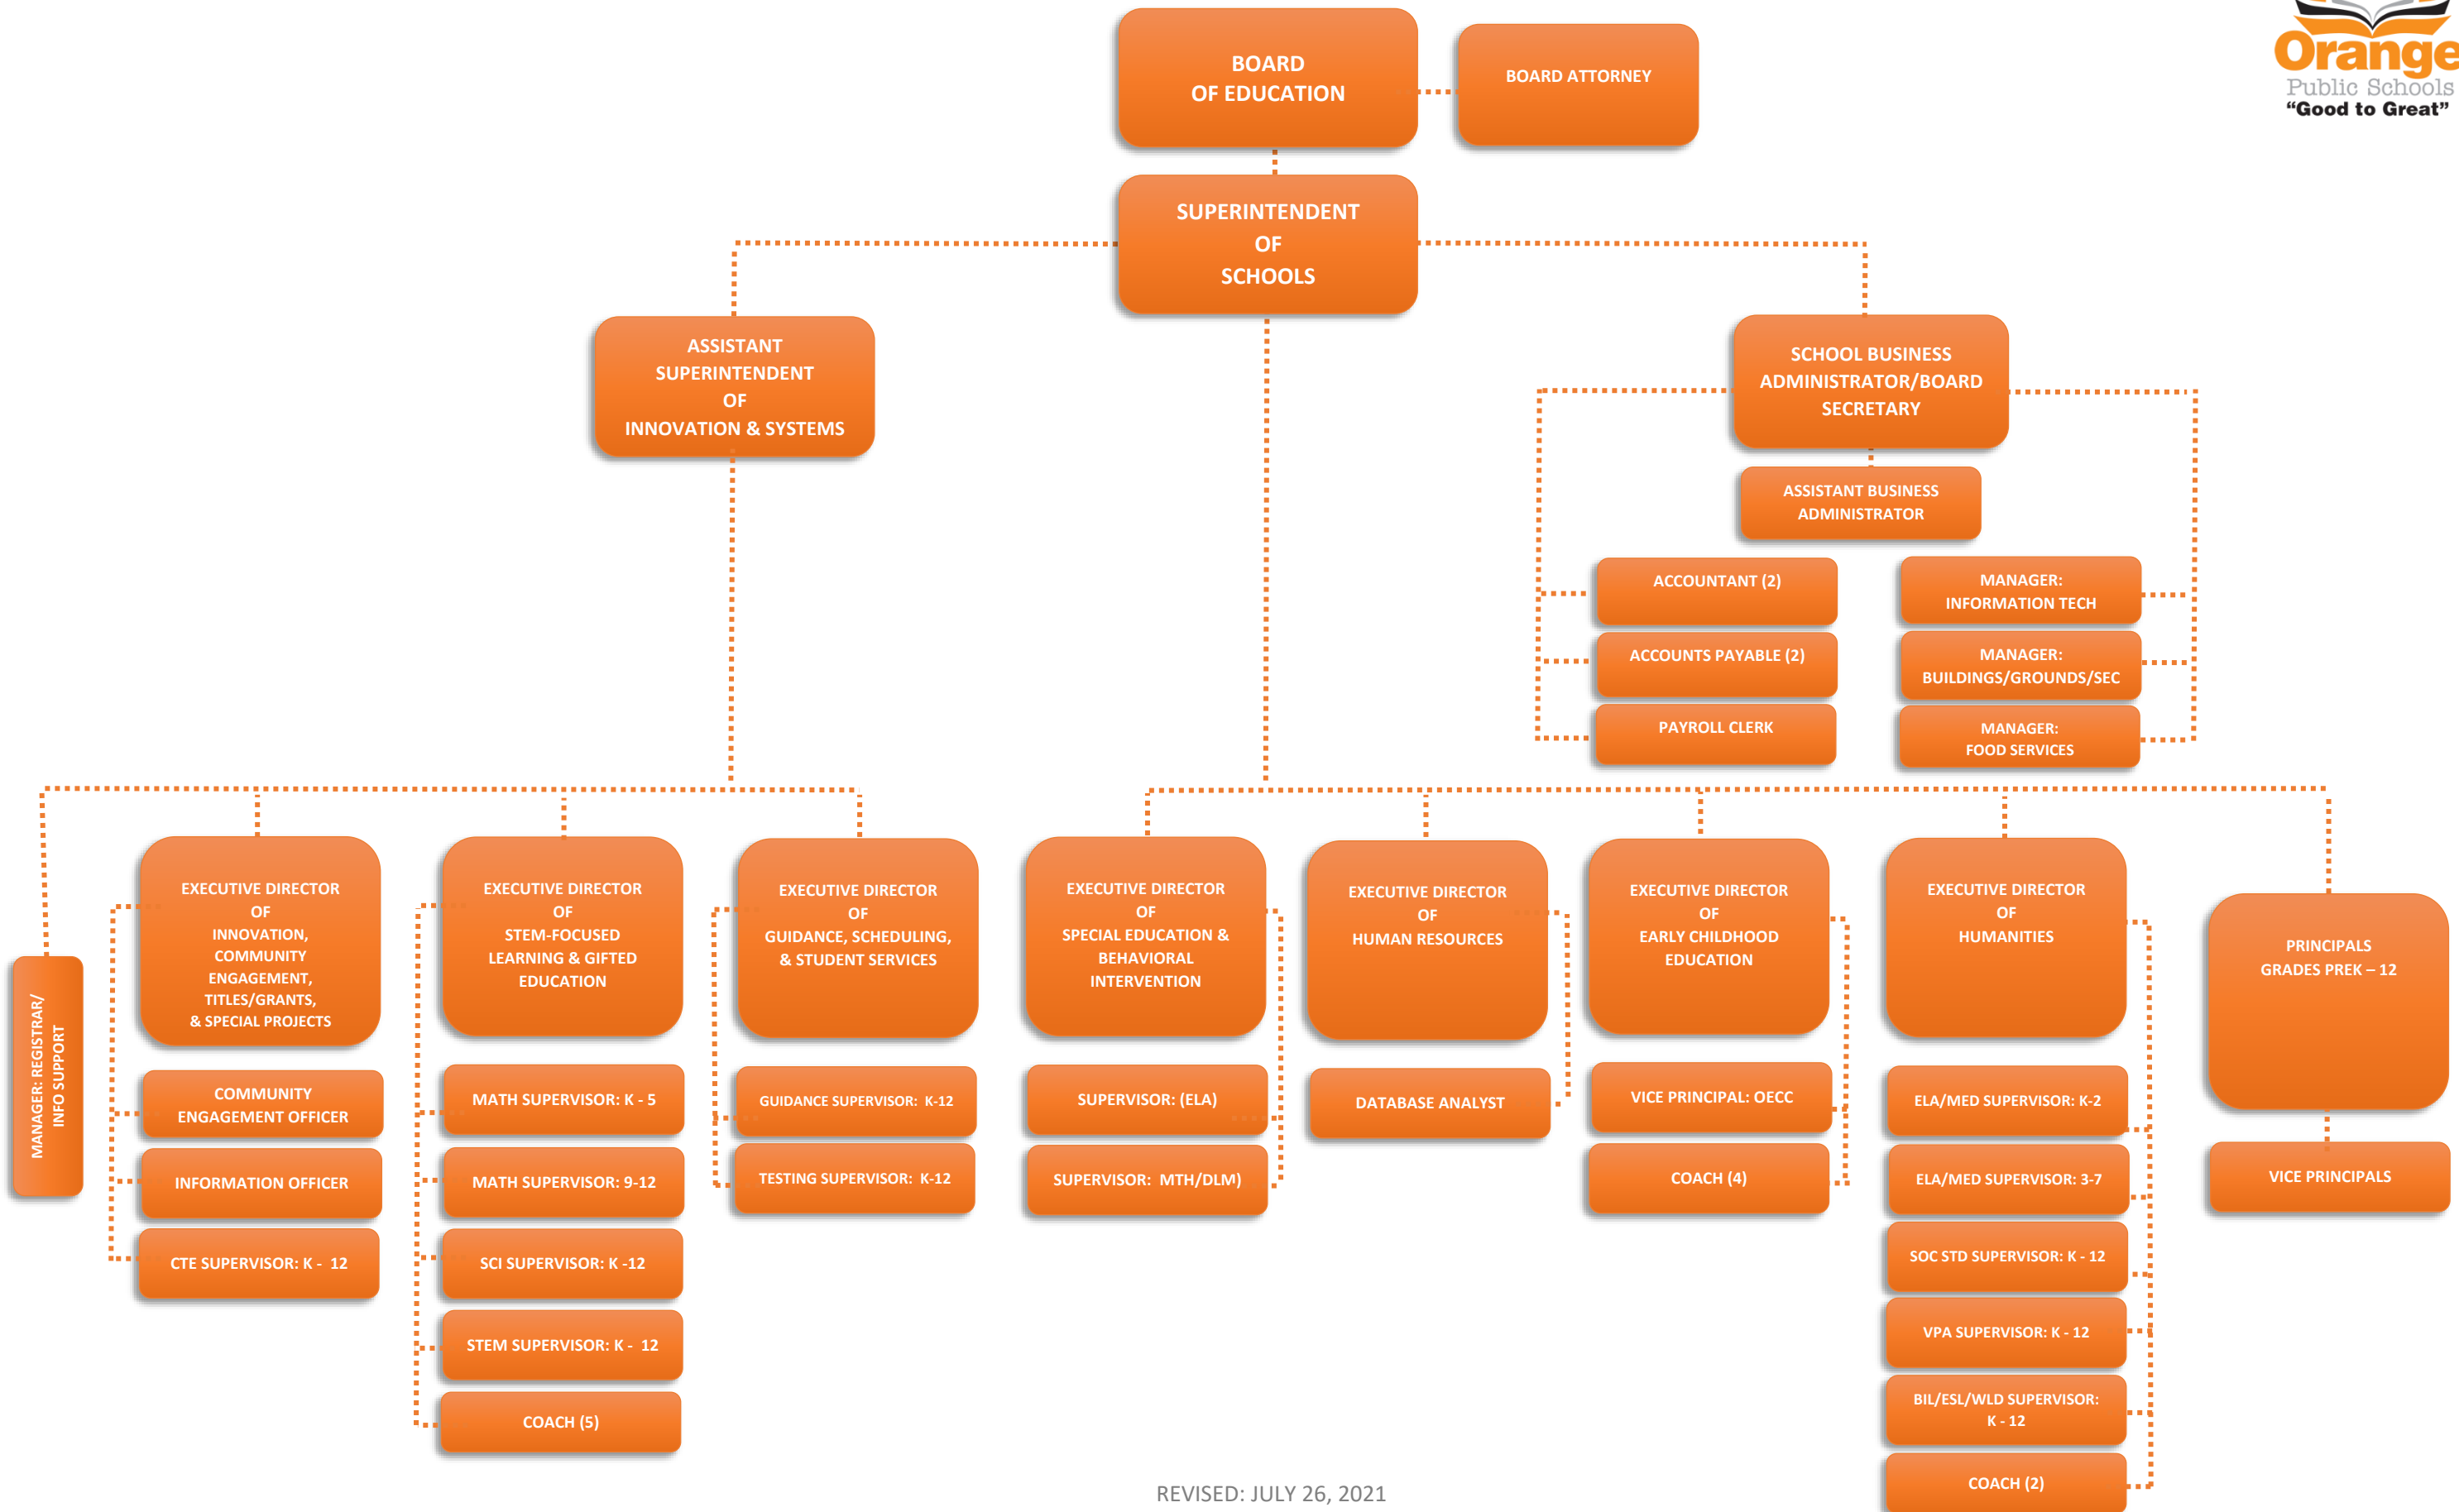

THE ORANGE PUBLIC SCHOOLS

ADMINISTRATION ORGANIZATION CHART

REVISED: JULY 26, 2021